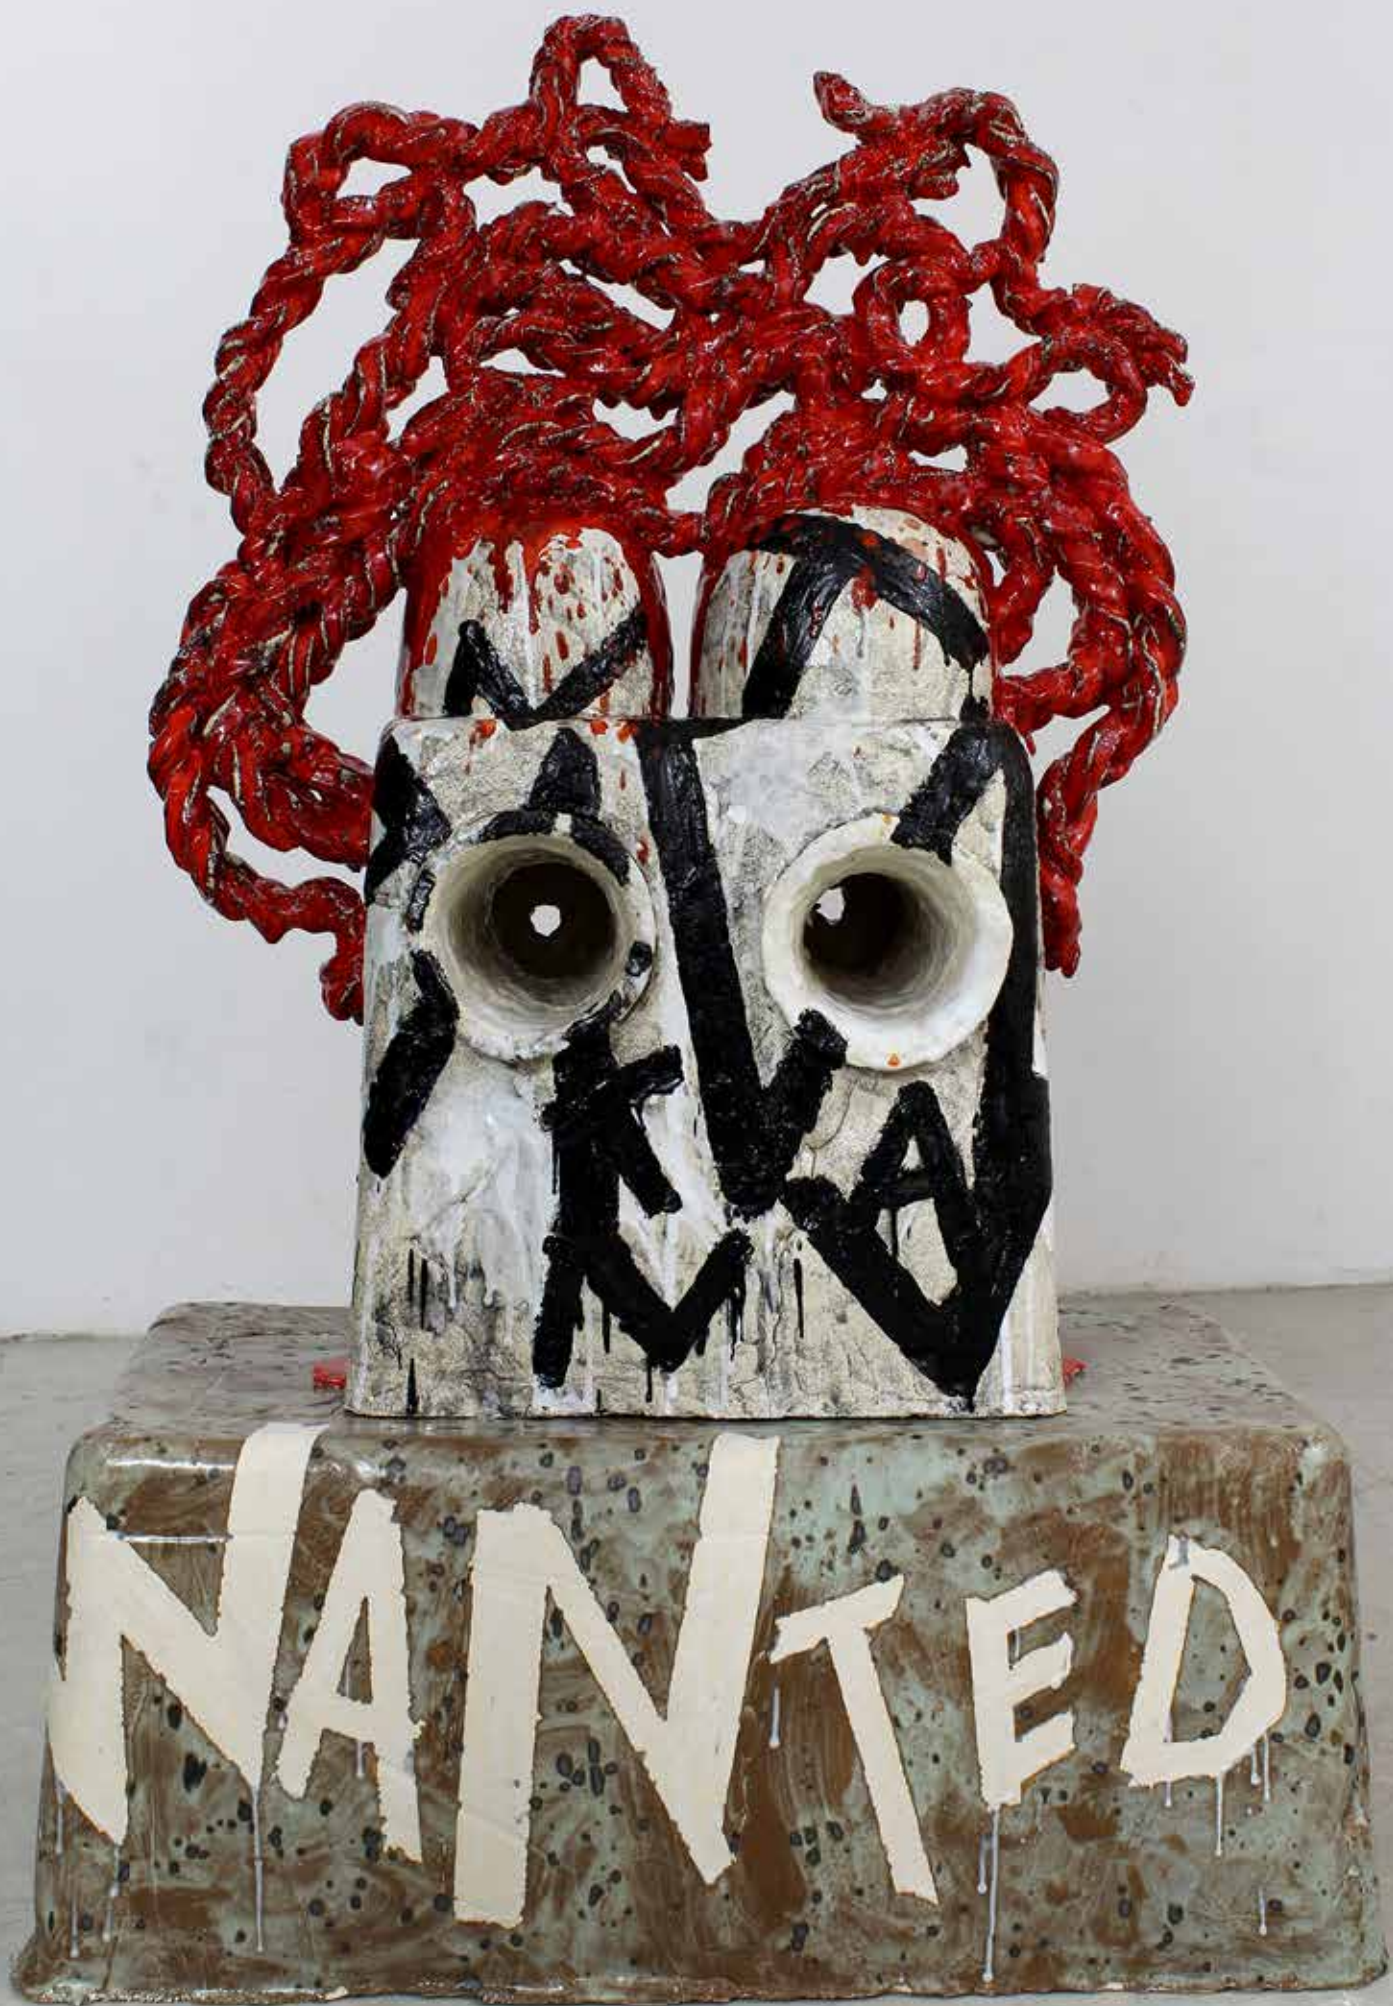

115 h x 48 x 39 cm

I Saw The Devil (FHUECRKE)

Sculpture 2013

glazed ceramic

71 h x 87 x 38 cm

Licking In Between

Sculpture 2013
glazed ceramic
86 h 44 x 54 cm

Through Acting

Wanted

Sculpture 2013
glazed ceramic
122 h x 46 x 36 cm

Aftermath

Sculpture 2013

glazed ceramic

40 h x 25 x 19 cm

Follow Force II

Sculpture 2013

glazed ceramic

74 h x 54 x 41 cm

socket/ ceramic plint „Wanted“

27 h x 67 x 37 cm

Licking In Between II

Sculpture 2013

glazed ceramic

73 h x 54 x 51 cm

Socket/ ceramic plint 27 h x 67 x 37 cm

Waist High

Sculpture 2013

glazed ceramic

42 h x 47 x 22 cm

Mädchenname
Sculpture 2013
glazed ceramic
55 h x 34 x 33 cm

Logical Sex

Sculpture 2013